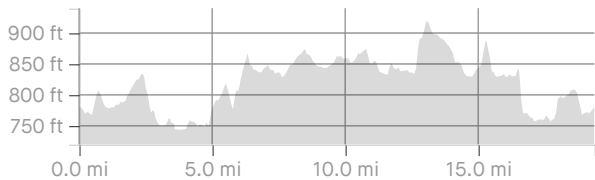

# 2020 Cadence Brookfield

<https://www.strava.com/routes/24754326>

**19.36** mi      **646** ft      **Road**  
 Distance      Elevation Gain      Ride Type

Est. Moving Time: **1:17:24**

Route recommendations may be incomplete and/or inaccurate and may contain sections of private land and/or sections of terrain that could be challenging or hazardous. Always use your best judgement about the safety of road and trail conditions and follow traffic and property laws. Est. Moving Time based on your avg speed of 15.0 mi/h over last 4 weeks

DIRECTION	DISTANCE (miles)
Proceed onto North Lilly Road	0.0
Continue	0.0
Right onto West Capitol Drive	0.0
Right onto North Fiebrantz Drive	0.2
Proceed onto North Fiebrantz Drive	0.3
Left onto West Keefe Avenue	0.7
Left onto Burlawn Parkway	0.9

Proceed onto Burlawn Parkway	1.5
Right onto West Center Street	2.0
Continue on North 131st Street	2.1
Right onto West North Avenue	2.6
Left onto Arrowhead Court	2.6
Right onto Wrayburn Road	2.8
Proceed onto Wrayburn Road	2.9
Left onto Hollyhock Lane	3.0
Right onto Legion Drive	3.4
Proceed onto Legion Drive	3.7
Right onto Juneau Boulevard	3.9
Left onto North Elm Grove Road	4.1
Proceed onto North Elm Grove Road	4.1
Left onto Watertown Plank Road	4.4
Right onto Elm Grove Road	4.4
Proceed onto Elm Grove Road	4.6
Continue on South Elm Grove Road	5.2
Right onto West Kinsey Park Drive	5.8
Left onto South Sunny Slope Road	6.3
Proceed onto South Sunny Slope Road	6.6
Continue on South Sunnyslope Road	7.2
Right onto West Lincoln Avenue	7.6
Proceed onto West Lincoln Avenue	7.7
Proceed onto West Lincoln Avenue	8.5
Left onto South Moorland Road	8.7
Right onto West Lincoln Avenue	8.7
Proceed onto West Lincoln Avenue	9.4
Right onto South Calhoun Road	9.7