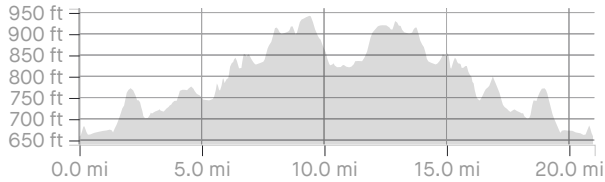

# 2020 Tosa West

<https://www.strava.com/routes/25874171>

**20.95** mi      **906** ft      **Road**  
 Distance      Elevation Gain      Ride Type

Est. Moving Time: **1:23:46**

Route recommendations may be incomplete and/or inaccurate and may contain sections of private land and/or sections of terrain that could be challenging or hazardous. Always use your best judgement about the safety of road and trail conditions and follow traffic and property laws. Est. Moving Time based on your avg speed of 15.0 mi/h over last 4 weeks

DIRECTION	DISTANCE (miles)
Proceed onto null	0.0
Continue on Oak Leaf Trail	0.0
Continue on null	0.0
Left onto West Menomonee River Parkway	0.0
Continue on North Menomonee River Parkway	0.6
Left onto North Swan Boulevard	1.2
Continue on null	1.7

Continue on North Swan Boulevard	1.8
Right onto Underwood Parkway	2.3
Continue on null	2.4
Continue on Underwood Creek Parkway	2.4
Continue on Underwood Parkway	2.4
Continue on Oak Leaf Trail	2.5
Right onto North 115th Street	3.2
Left onto West Watertown Plank Road	3.4
Right onto North 116th Street	3.5
Left onto West Elmhurst Parkway	3.8
Right onto North 124th Street	4.3
Left onto Elmhurst Parkway	4.3
Left onto Legion Drive	5.0
Right onto Juneau Boulevard	5.3
Right onto Woodlawn Circle	5.6
Right onto Greenway Terrace	6.2
Left onto Hillside Road	6.5
Continue on Gebhardt Road	6.6
Right onto North Barker Road	10.2
Right onto West North Avenue	10.7
Right onto Derrin Lane	11.1
Left onto Killarney Way	11.5
Right onto Limerick Lane	12.1
Left onto Glen Kerry Drive	12.2
Continue on Elm Terrace Drive	12.3
Continue on West Elm Terrace Drive	12.7
Continue on Elm Terrace Circle	12.8
Right onto Hickory Hill Lane	12.8